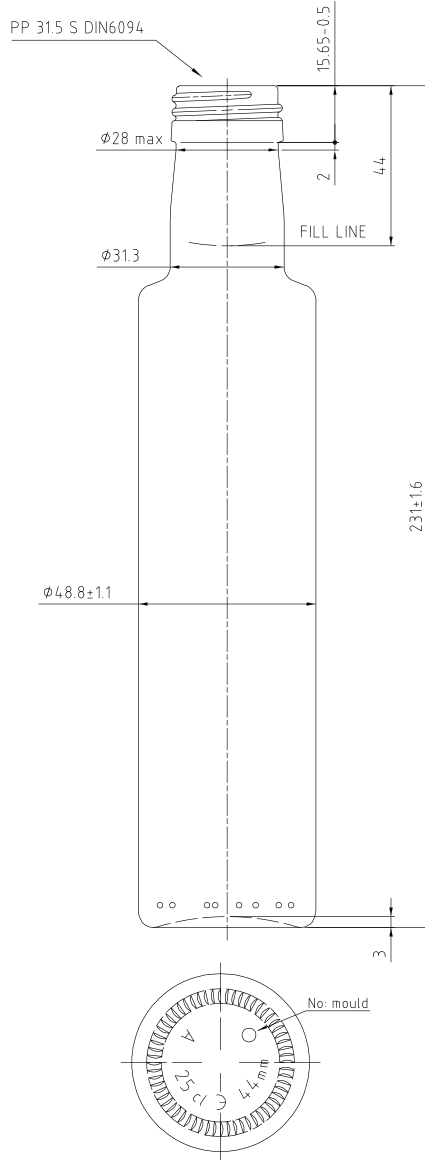

## 250ML CLEAR GLASS DORICA BOTTLE

Product code	DOR250WFB
Finish	31.5mm PP
Capacity	250ml
Brim-full capacity	267ml